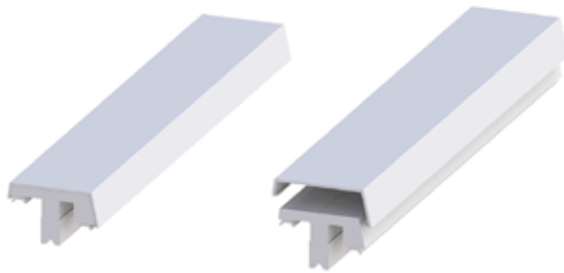

Available Colours

White, Tan (Stainable)

Features

- ➔ Contemporary Design
- ➔ Dry Seal
- ➔ Paintable
- ➔ Full Overlay Cap
- ➔ Now Available in Stainable

ELTON CODE	GLASS SIZE	CUT-OUT SIZE	QTY PER BOX
EF2236	22" x 36"	23" x 37"	20
EF0836	8" x 36"	9" x 37"	20
EF2248	22" x 48"	23" x 49"	20
EF0848	8" x 48"	9" x 49"	20
EF2064	20" x 64"	21" x 65"	20
EF2264	22" x 64"	23" x 65"	20
EF0764	7" x 64"	8" x 65"	20
EF2080	20" x 80"	21" x 81"	20
EF2280	22" x 80"	23" x 81"	20
EF0880	8" x 80"	9" x 81"	20
EF2210	22" x 10"	23" x 11"	20
Custom Frame Sizes Available			
Interior and Exterior Frames Packaged Separately			

Available Colours

Pre-Painted White, Tan (Stainable)

Features

- ➔ Aluminum for High heat applications
- ➔ Uses high heat tape to seal against the door and glass
- ➔ Thermally Broken
- ➔ Removeable for replacement of glass
- ➔ Snap on interior frame
- ➔ Seamless, no screws or plugs visible
- ➔ **Stainable option is now available**
- ➔ **Now Available with PVC Interior**