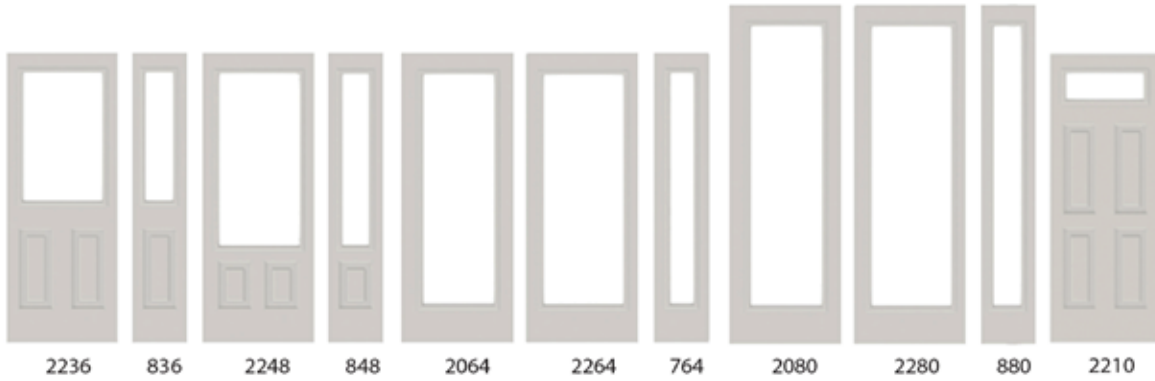

Since 1981
Elton
MANUFACTURING
A DIVISION OF ONTARIO DOOR SALES LTD.

Aluminum Colonial - EN ALU

With Screw Cover

Available Colours

Pre-painted White

Features

- ➔ Raised Colonial Profile
- ➔ Uses EN PVC interior frame with screw cover
- ➔ Improved Cap Design for a Faster Install

ELTON CODE	GLASS SIZE	CUT-OUT SIZE	QTY PER BOX
EN2236ALU	22" x 36"	23" x 37"	20
EN0836ALU	8" x 36"	9" x 37"	20
EN2248ALU	22" x 48"	23" x 49"	20
EN0848ALU	8" x 48"	9" x 49"	20
EN2064ALU	20" x 64"	21" x 65"	20
EN2264ALU	22" x 64"	23" x 65"	20
EN0764ALU	7" x 64"	8" x 65"	20
EN2080ALU	20" x 80"	21" x 81"	20
EN2280ALU	22" x 80"	23" x 81"	20
EN0880ALU	8" x 80"	9" x 81"	20
EN2210ALU	22" x 10"	23" x 11"	20
Custom Frame Sizes Available Interior and Exterior Frames Packaged Separately			

Copyright © 2024 Elton Manufacturing

Elton Manufacturing 1-800-297-8299 :: sales@eltonmanufacturing.com :: www.eltonmanufacturing.com