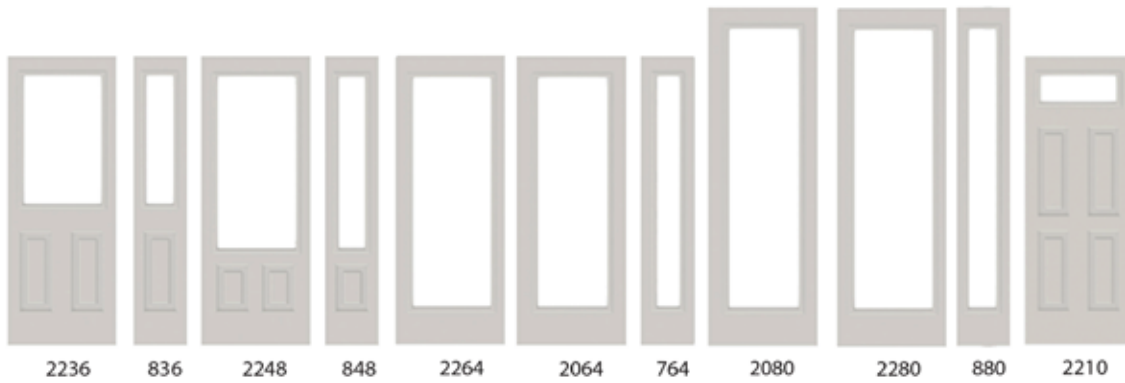

Available Colours

White, Tan for Staining
*Now available in Black

Features

- ➔ Dry Seal
- ➔ Improved Cap Design for a Faster Install
- ➔ Paintable
- ➔ **Now Available in Black and Stainable**

ELTON CODE	GLASS SIZE	CUT-OUT SIZE	QTY PER BOX
EN2236	22" x 36"	23" x 37"	20
EN0836	8" x 36"	9" x 37"	20
EN2248	22" x 48"	23" x 49"	20
EN0848	8" x 48"	9" x 49"	20
EN2064	20" x 64"	21" x 65"	20
EN2264	22" x 64"	23" x 65"	20
EN0764	7" x 64"	8" x 65"	20
EN2080	20" x 80"	21" x 81"	20
EN2280	22" x 80"	23" x 81"	20
EN0880	8" x 80"	9" x 81"	20
EN2210	22" x 10"	23" x 11"	20
Custom Frame Sizes Available Interior and Exterior Frames Packaged Separately