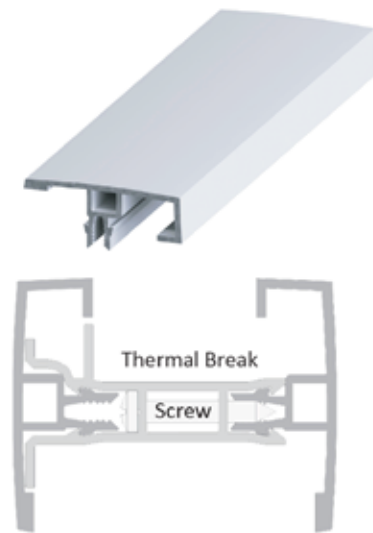

Available Colours

Pre-Painted White, Tan (Stainable)

Features

- ➔ Aluminum for High heat applications
- ➔ Uses high heat tape to seal against the door and glass
- ➔ Thermally Broken
- ➔ Removeable for replacement of glass
- ➔ Snap on interior frame
- ➔ Seamless, no screws or plugs visible
- ➔ **Stainable option is now available**
- ➔ **Now Available with PVC Interior**