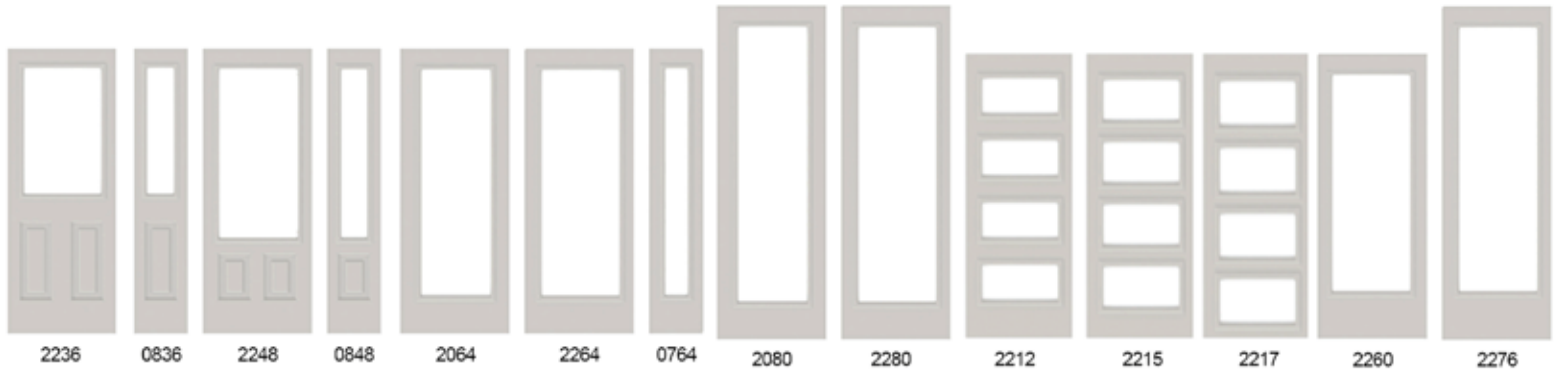

Since 1981
Elton
MANUFACTURING
A DIVISION OF ONTARIO DOOR SALES LTD.

Injection Molded Contemporary Smooth - EP

Contemporary Smooth Profile (Flat)

Available Colours
White, Primed Tan,
Black

Features

- ➔ Corner Screw Holes
- ➔ Available with Foamed Adhesive or Foam Tape
- ➔ ADA Compliant Frames
- ➔ One Plug Fits All Frames
- ➔ No Woodgrain
- ➔ Plugs Sit Flush In the Frame
- ➔ Maintenance Free Polypropylene
- ➔ One Piece Construction

ELTON CODE	GLASS THICKNESS	FRAMES PER BOX	SKID QTY LOCAL DELIVERY	SKID QTY SHIPPING	SCREWS PER BAG
EP2236	1"	20	120	160	16
EP0836	1"	20	120	160	16
EP0836	1"	20	120	160	16
EP2248	1"	40	120	160	24
EP0848	1"	20	120	160	24
EP2064	1"	20	120	160	24
EP2264	1"	20	120	160	24
EP0764	1"	20	120	160	24
EP2080	1"	20	120	160	24
EP2280	1"	20	120	160	24
EP2212	1"	12	120	160	16
EP2215	1"	12	120	160	16
EP2217	1"	12	120	160	16
ADA Compliant Frames					
EP2260	1"	20	120	160	24
EP2276	1"	20	120	160	24
Interior and Exterior Frames Packaged in Separate Boxes