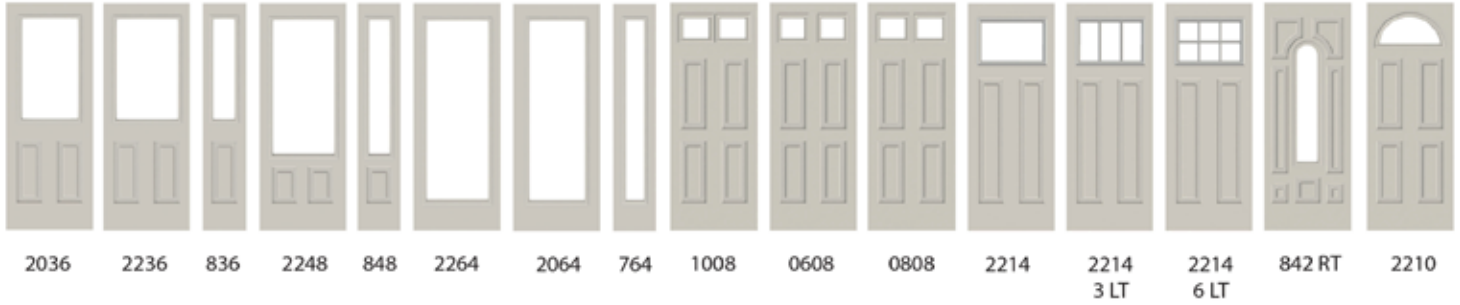

Injection Molded Colonial- EU

Colonial Profile (Raised)

Available Colours

White, Primed Tan

Features

- ➔ Corner Screw Holes
- ➔ Available with Foamed Adhesive Or Foam Tape
- ➔ Maintenance free Polypropylene
- ➔ One Piece Construction
- ➔ One Plug Fits All Frames

ELTON CODE	GLASS THICKNESS	FRAMES PER BOX	SKID QTY LOCAL DELIVERY	SKID QTY SHIPPING	SCREWS PER BAG
Rectangle Frames					
EU2036	1"	40	240	320	16
EU2236	1"	20	12	160	16
EU0836	1"	20	12	160	16
EU2248	1"	40	240	320	16
EU0848	1"	20	12	160	16
EU2264	1"	20	280	360	24
EU2064	1"	20	120	160	24
EU0764	1"	20	120	160	24
EU1008	1"	30	720	720	16
EU0608	1"	68	1632	1632	16
EU0808	1"	48	1536	1536	16
PR2214	1"	12	288	288	16
PR2214 (3 Lite) Special Order – non stock item	1/2"	12	288	288	16
PR2214 (6 Lite) Special Order – Non Stock Item	1/2"	12	288	288	16
Round and Camber Top Frames					
EU0842 RT	1"	40	240	320	16
EU2210	1"	14	336	336	16
Interior and Exterior frames packaged in separate Boxes