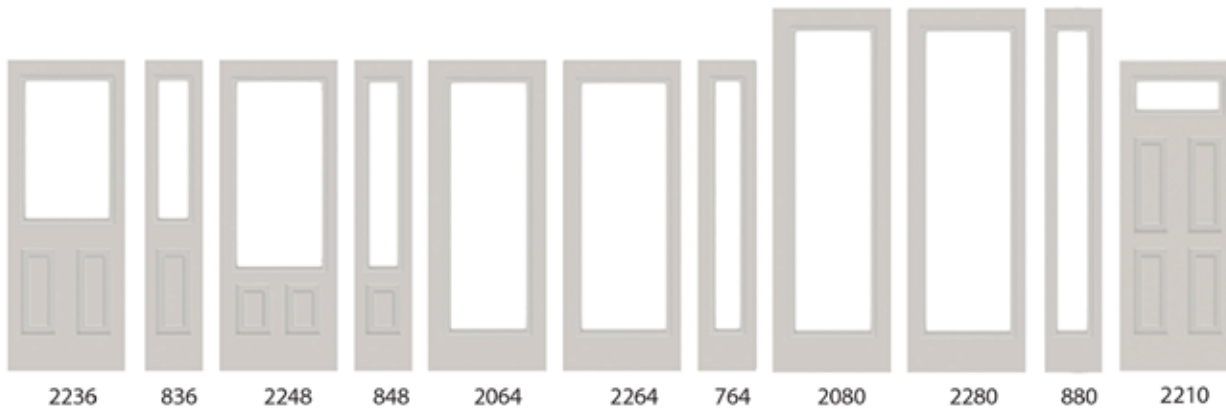

Available Colours

White, Tan (Stainable)

Features

- ➔ Contemporary Design
- ➔ Dry Seal
- ➔ Paintable
- ➔ Full Overlay Cap
- ➔ Now Available in Stainable

ELTON CODE	GLASS SIZE	CUT-OUT SIZE	QTY PER BOX
EF2236	22" x 36"	23" x 37"	20
EF0836	8" x 36"	9" x 37"	20
EF2248	22" x 48"	23" x 49"	20
EF0848	8" x 48"	9" x 49"	20
EF2064	20" x 64"	21" x 65"	20
EF2264	22" x 64"	23" x 65"	20
EF0764	7" x 64"	8" x 65"	20
EF2080	20" x 80"	21" x 81"	20
EF2280	22" x 80"	23" x 81"	20
EF0880	8" x 80"	9" x 81"	20
EF2210	22" x 10"	23" x 11"	20
Custom Frame Sizes Available			
Interior and Exterior Frames Packaged Separately			