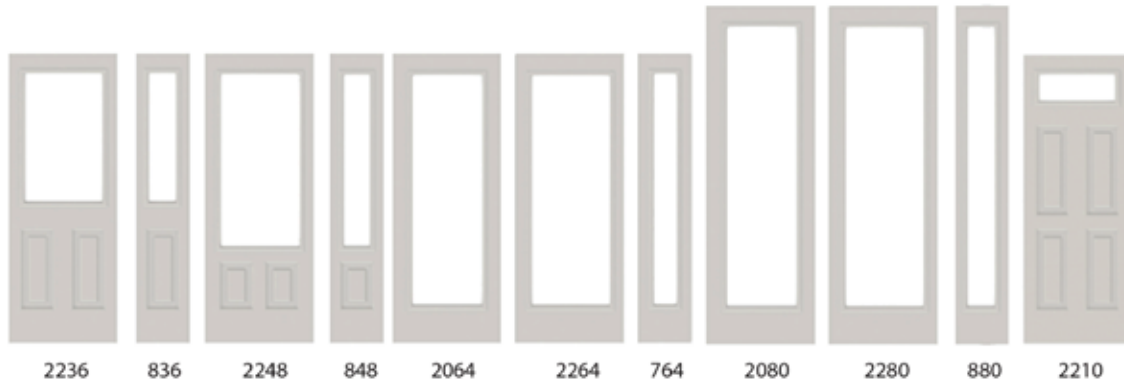

Available Colours

White, Tan (Stainable)

Features

- ➔ Contemporary Design
- ➔ Dry Seal
- ➔ Paintable
- ➔ Full Overlay Cap
- ➔ Now Available in Stainable

ELTON CODE	GLASS SIZE	CUT-OUT SIZE	QTY PER BOX
EF2236	22" x 36"	23" x 37"	20
EF0836	8" x 36"	9" x 37"	20
EF2248	22" x 48"	23" x 49"	20
EF0848	8" x 48"	9" x 49"	20
EF2064	20" x 64"	21" x 65"	20
EF2264	22" x 64"	23" x 65"	20
EF0764	7" x 64"	8" x 65"	20
EF2080	20" x 80"	21" x 81"	20
EF2280	22" x 80"	23" x 81"	20
EF0880	8" x 80"	9" x 81"	20
EF2210	22" x 10"	23" x 11"	20
Custom Frame Sizes Available			
Interior and Exterior Frames Packaged Separately			