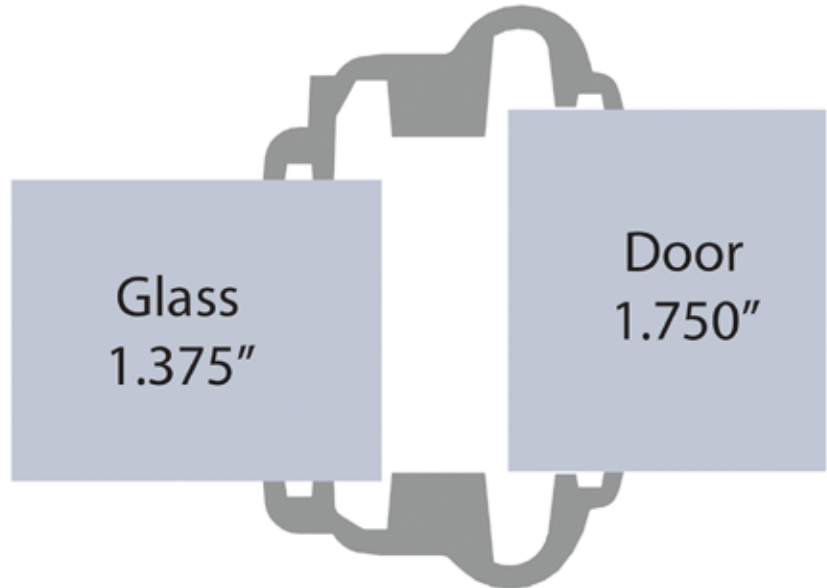

Available Colours

White, Primed Tan

Features

- ➔ Corner Screw Holes
- ➔ Available with Foamed Adhesive Or Foam Tape
- ➔ Maintenance free Polypropylene
- ➔ One Piece Construction
- ➔ One Plug Fits All Frames
- ➔ Accepts 1-3/8" Triple Pane Glass